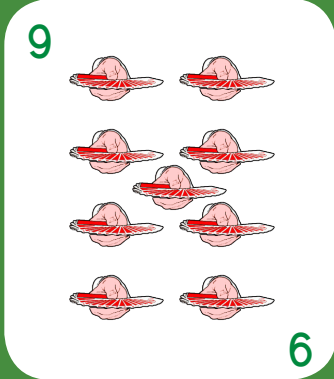

PROGRESSIVE

PICK A CARD, ANY CARD

BONUS BET

3OAK (THREE OF A KIND) 40
 PAIR 10
 SINGLE 3

3OAK OR STRAIGHT-FLUSH 40
 STRAIGHT OR FLUSH 4
 PAIR 1

PROGRESSIVE JACKPOT

ANY 3 CARD STRAIGHT-FLUSH OR 3OAK FOLLOWED BY . . .
 4 CARD STRAIGHT-FLUSH OR 4OAK JACKPOT
 3 CARD STRAIGHT-FLUSH AND STRAIGHT OR FLUSH
 OR 3OAK AND THE FOURTH SUIT 10% OF JACKPOT
 ANYTHING ELSE 25
 STRAIGHT OR FLUSH 4
 PAIR 1