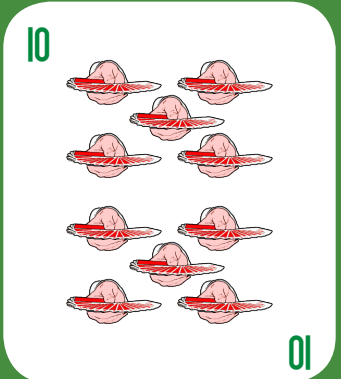

PROGRESSIVE

PICK A CARD, ANY CARD

BONUS BET

3OAK (THREE OF A KIND) 40
 PAIR 10
 SINGLE 3

3OAK OR STRAIGHT-FLUSH 40
 STRAIGHT OR FLUSH 4
 PAIR 1

PROGRESSIVE JACKPOT

ANY 3 CARD STRAIGHT-FLUSH OR 3OAK FOLLOWED BY . . .
 4 CARD STRAIGHT-FLUSH OR 4OAK JACKPOT
 3 CARD STRAIGHT-FLUSH AND STRAIGHT OR FLUSH
 OR 3OAK AND THE FOURTH SUIT 10% OF JACKPOT
 ANYTHING ELSE 25
 STRAIGHT OR FLUSH 4
 PAIR 1